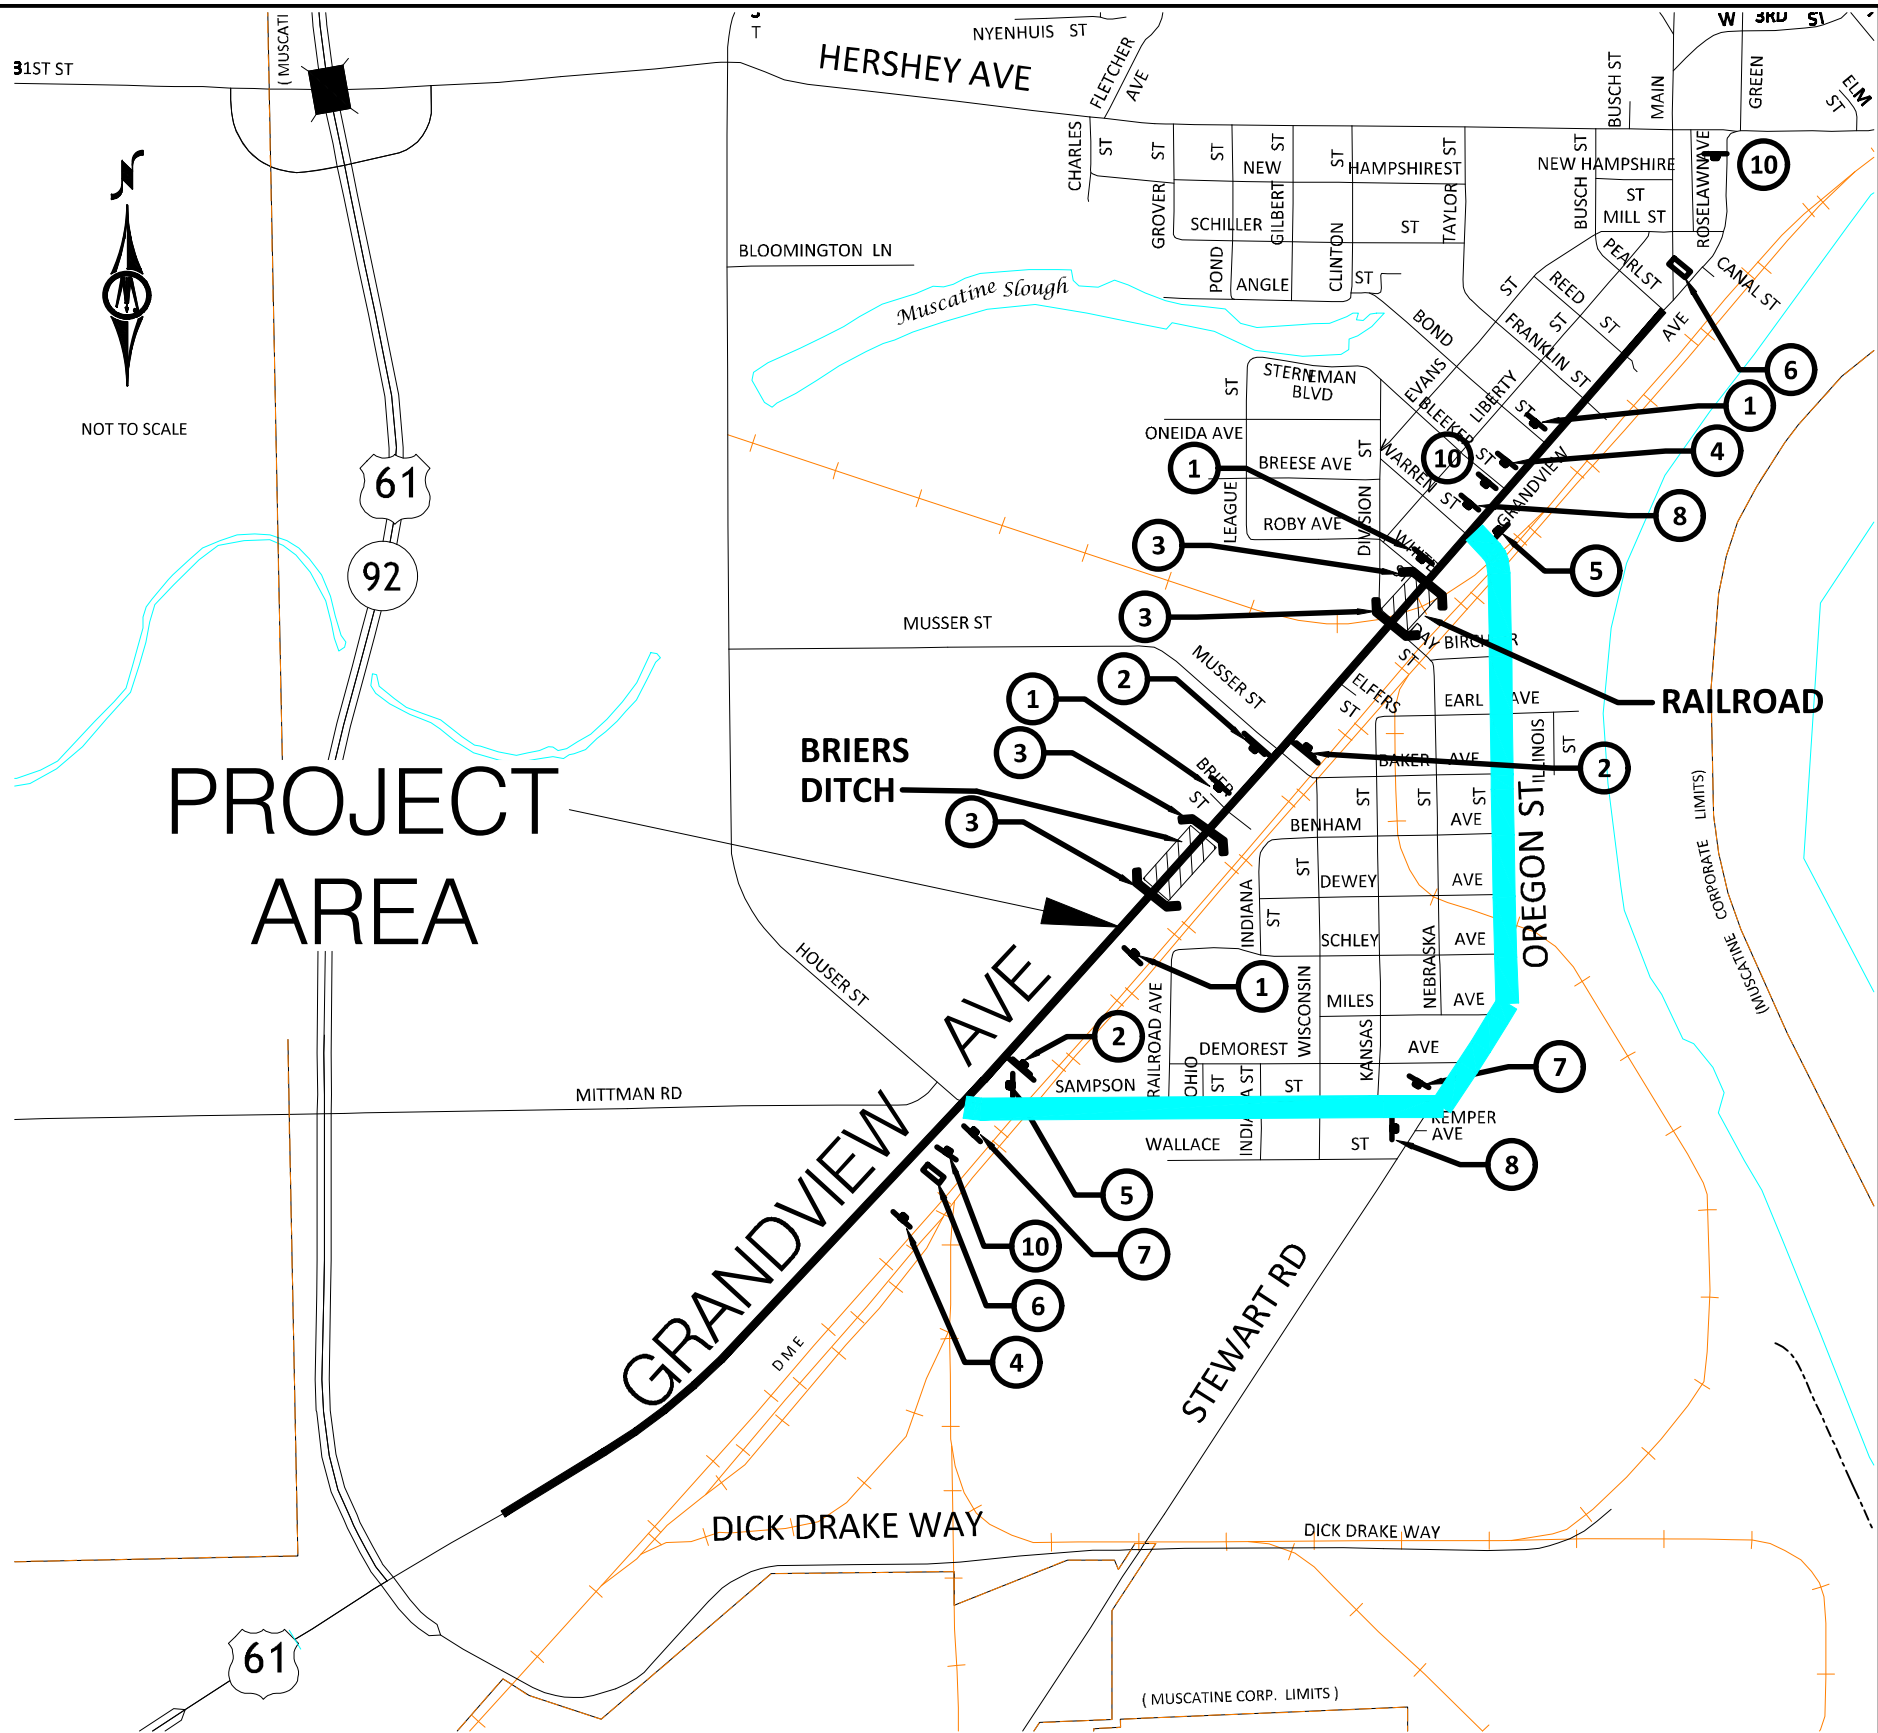

- ① ROAD CLOSED AHEAD W20-3
- ② ROAD CLOSED TO THRU TRAFFIC R11-4
- ③ SAFETY CLOSURE
- ④ DETOUR AHEAD W20-2
- ⑤ END DETOUR M4-8a
- ⑥ PDMS
- ⑦ Grandview Ave
  DETOUR
  →
- ⑧ Grandview Ave
  DETOUR
  ←
- ⑩ ALL BUSINESSES OPEN

LEGEND

DETOUR

WORK ZONE

STAGE 5 GRANDVIEW AVENUE
BRIERS DITCH & RR LOCATIONS CLOSED
SIGNED DETOUR ROUTE MAP