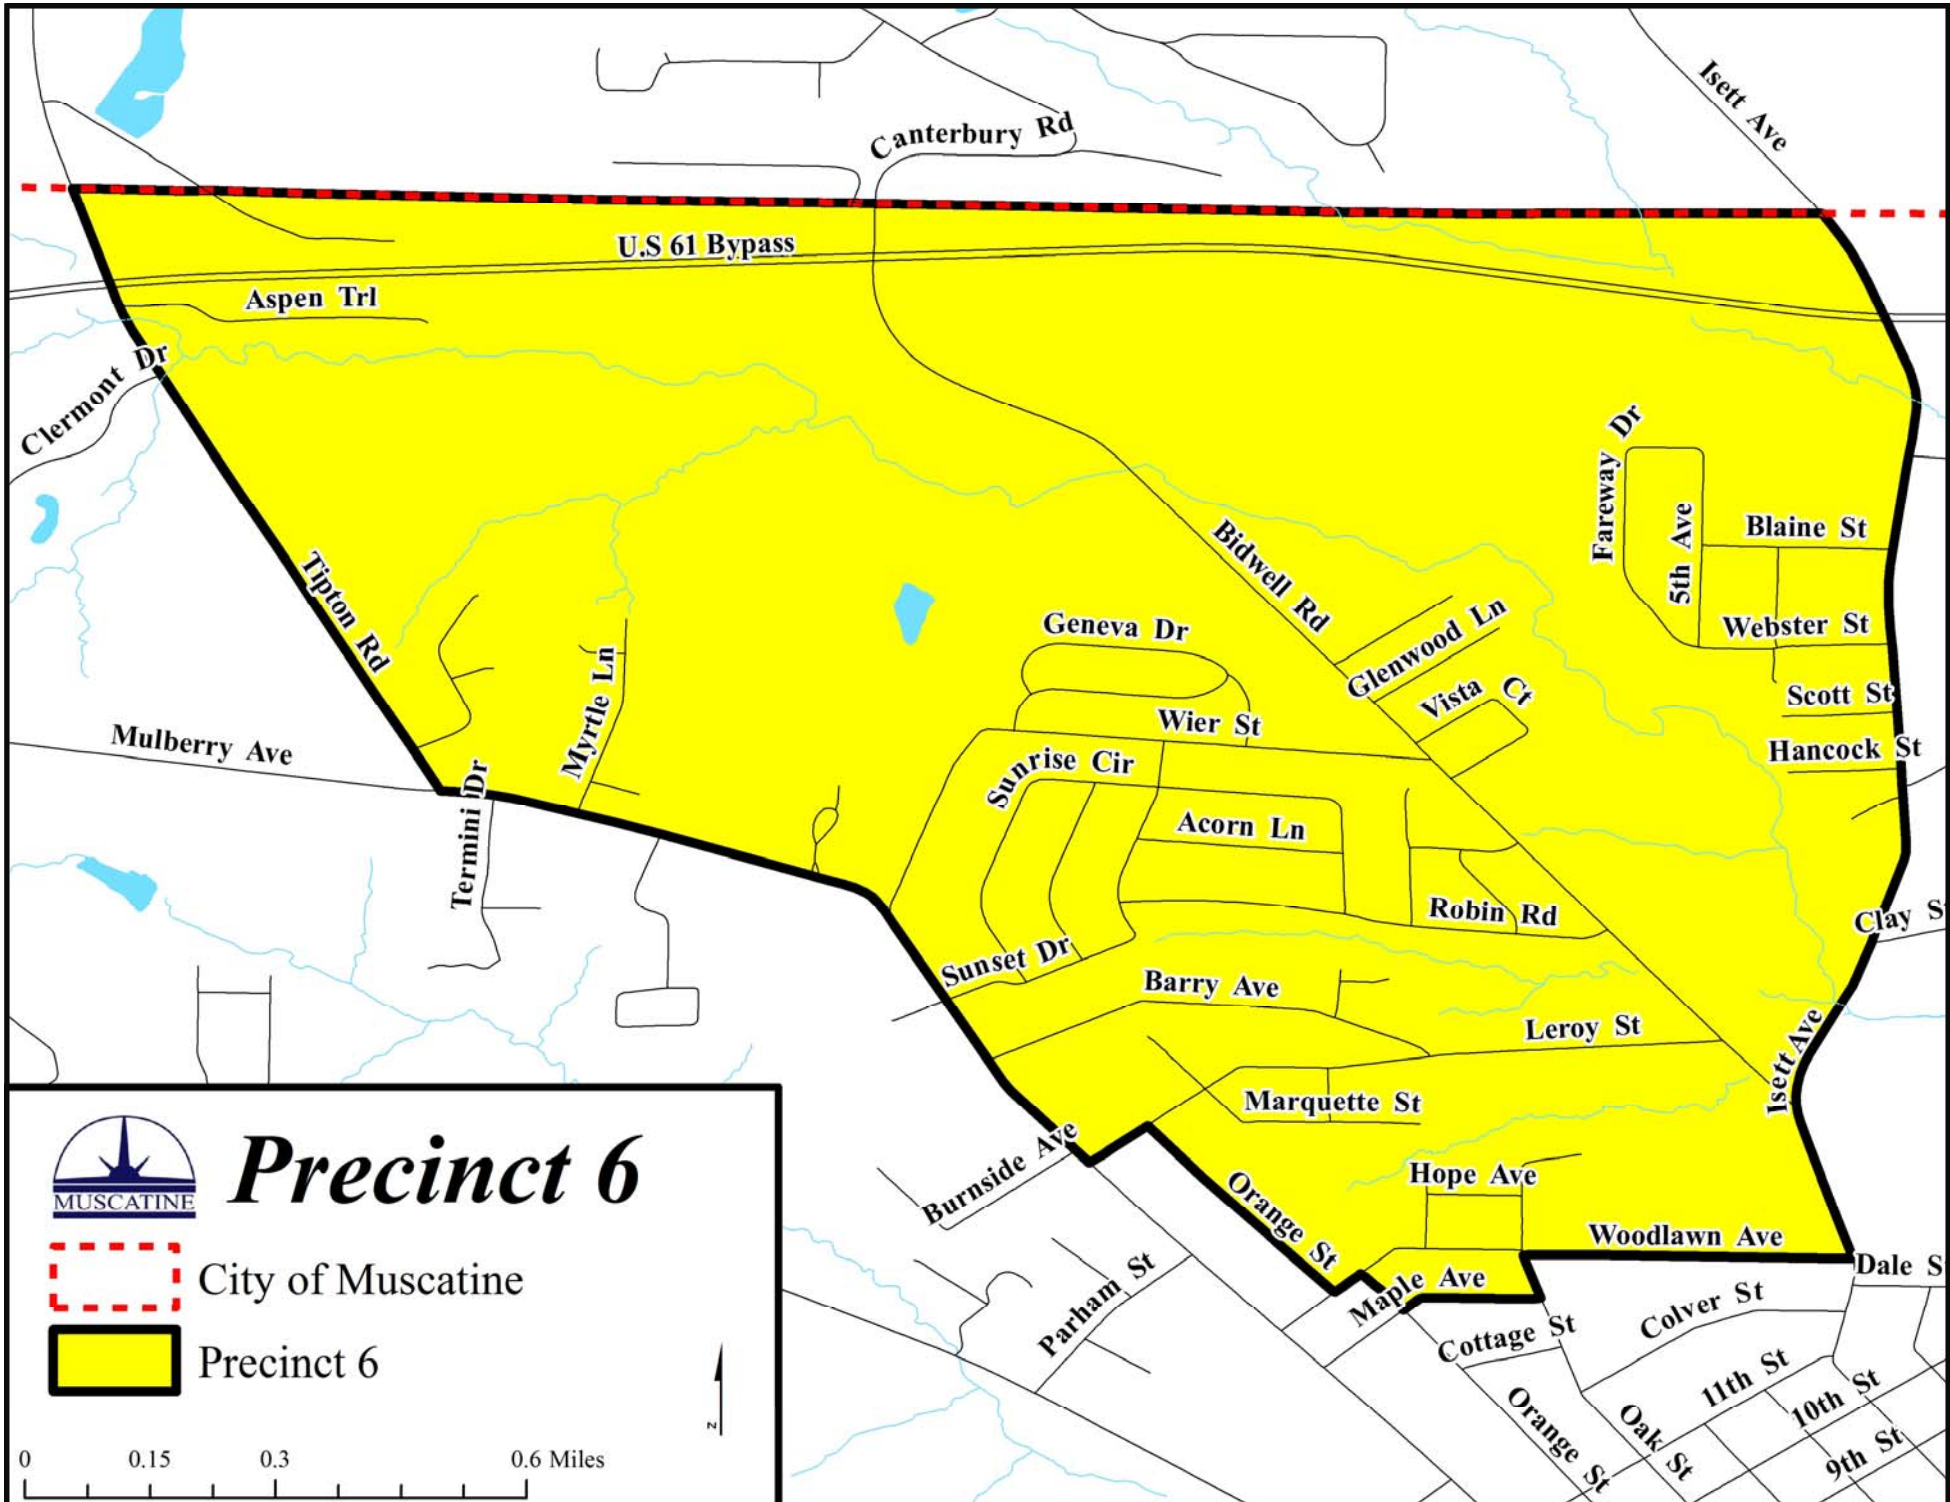

Precinct 5

City of Muscatine

Precinct 5

0.5 Miles

0

0.125

0.25

Precinct 6

City of Muscatine

Precinct 6

0 0.15 0.3 0.6 Miles