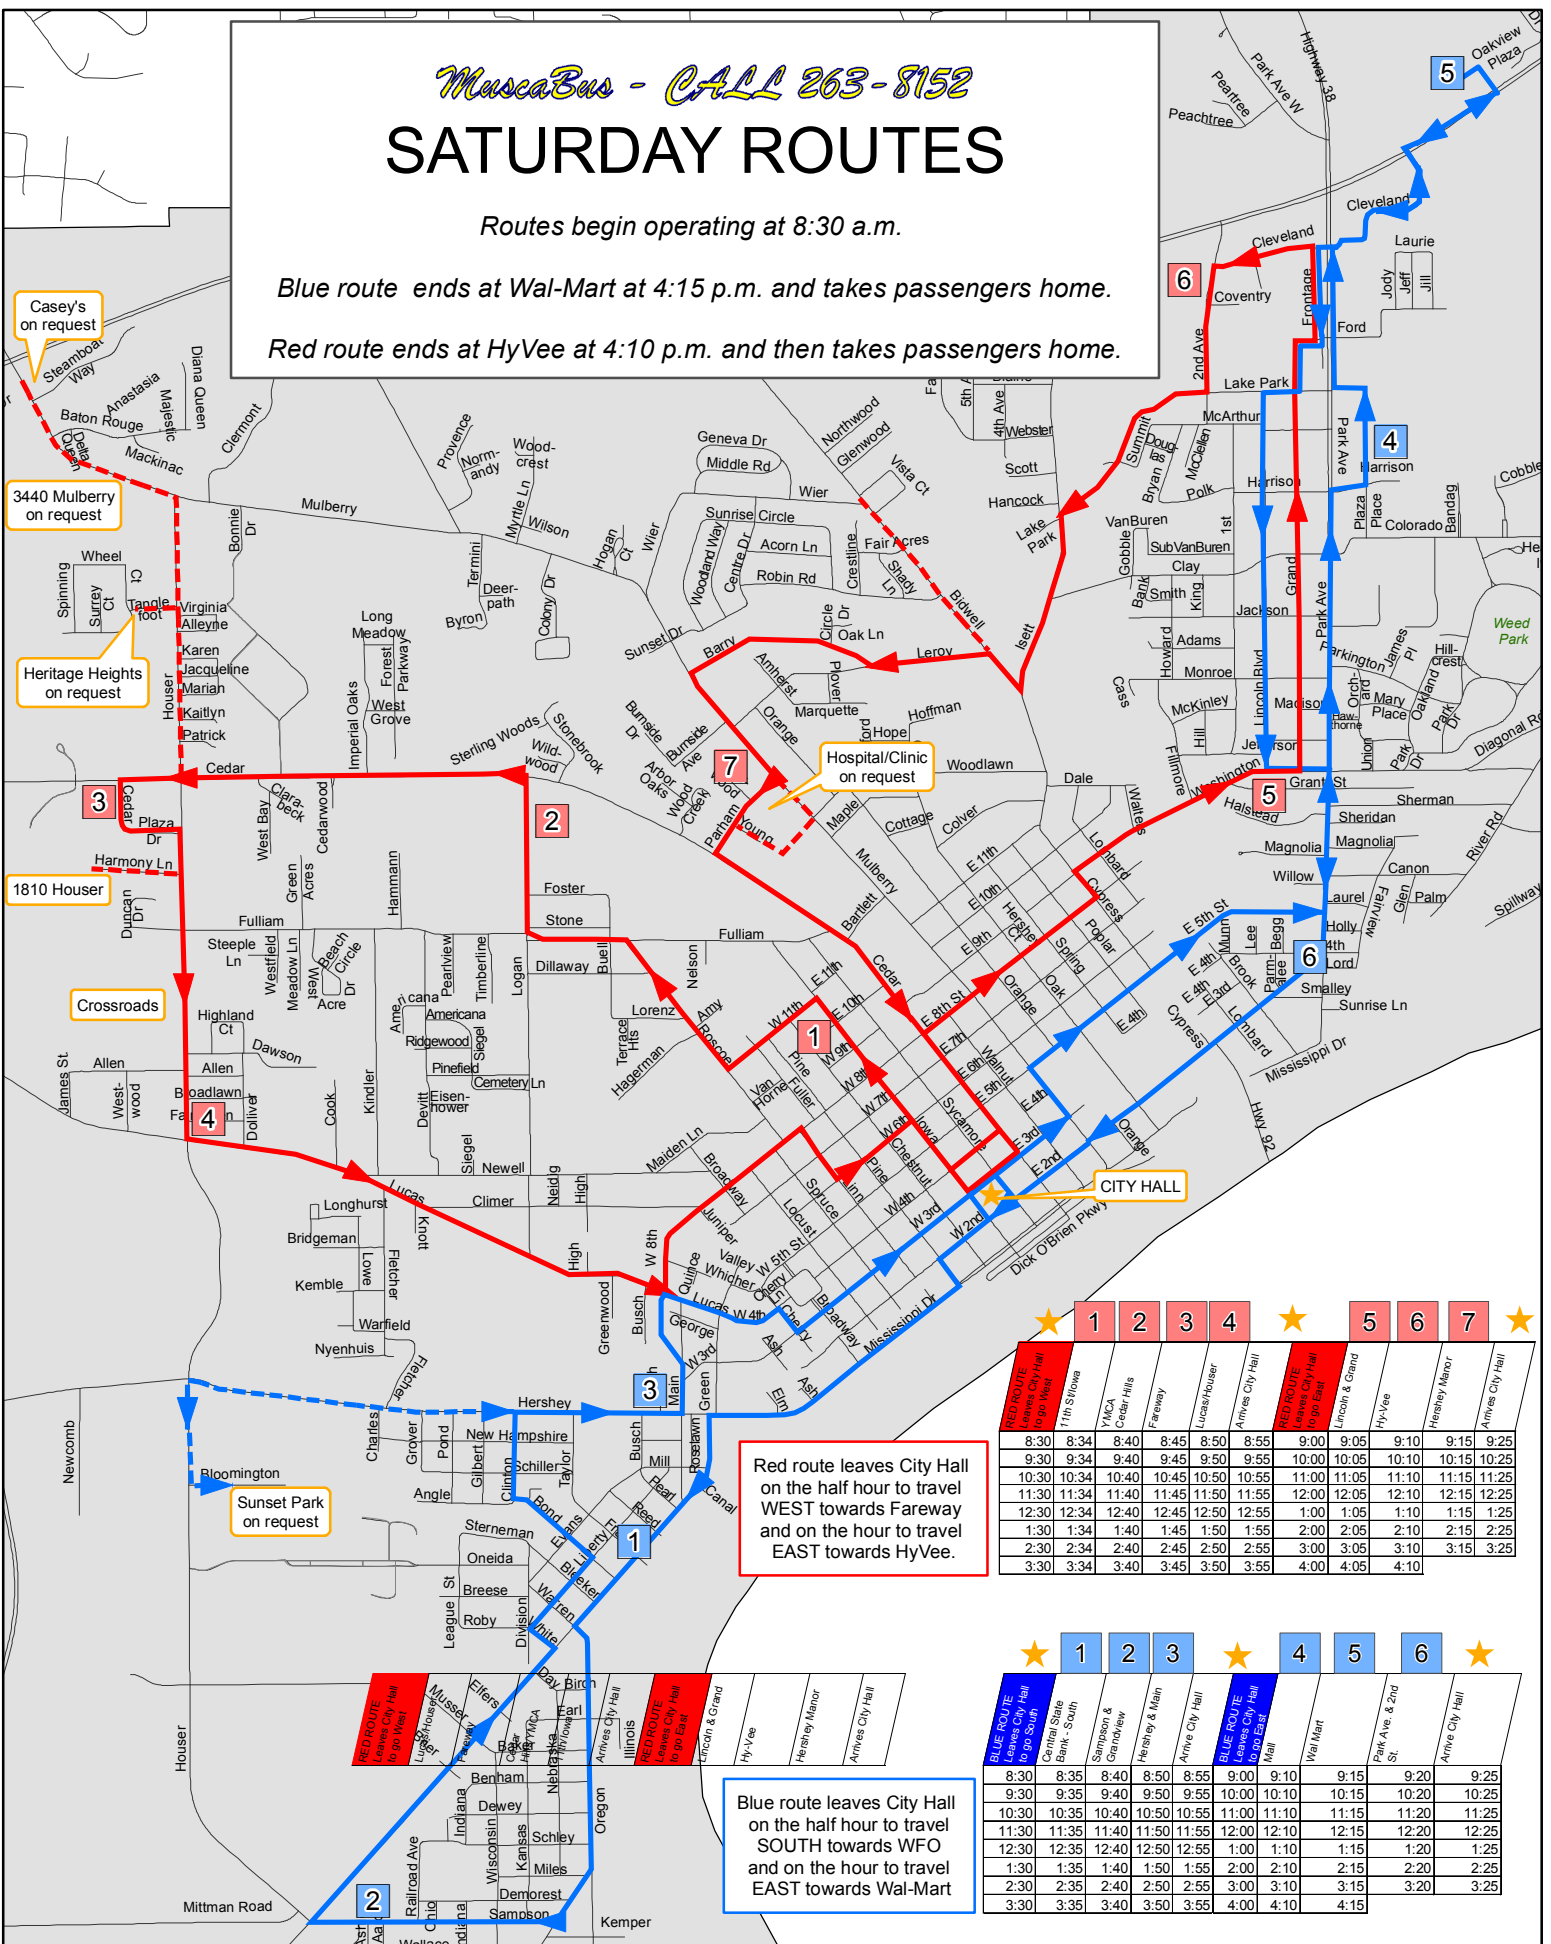

- Casey's on request
- 3440 Mulberry on request
- Heritage Heights on request
- 1810 Houser
- Crossroads
- Sunset Park on request

Red route leaves City Hall on the half hour to travel WEST towards Fareway and on the hour to travel EAST towards HyVee.

Blue route leaves City Hall on the half hour to travel SOUTH towards WFO and on the hour to travel EAST towards Wal-Mart

| ★ | 1 | 2 | 3 | 4 | ★ | 5 | 6 | 7 | ★ | | |
|--|-------|-------|-------|-------|-------|-------|-------|-------|-------|-------|-------|
| RED ROUTE Leaves City Hall 8:30 West | 8:30 | 8:34 | 8:40 | 8:45 | 8:50 | 8:55 | 9:00 | 9:05 | 9:10 | 9:15 | 9:25 |
| | 9:30 | 9:34 | 9:40 | 9:45 | 9:50 | 9:55 | 10:00 | 10:05 | 10:10 | 10:15 | 10:25 |
| | 10:30 | 10:34 | 10:40 | 10:45 | 10:50 | 10:55 | 11:00 | 11:05 | 11:10 | 11:15 | 11:25 |
| | 11:30 | 11:34 | 11:40 | 11:45 | 11:50 | 11:55 | 12:00 | 12:05 | 12:10 | 12:15 | 12:25 |
| | 12:30 | 12:34 | 12:40 | 12:45 | 12:50 | 12:55 | 1:00 | 1:05 | 1:10 | 1:15 | 1:25 |
| | 1:30 | 1:34 | 1:40 | 1:45 | 1:50 | 1:55 | 2:00 | 2:05 | 2:10 | 2:15 | 2:25 |
| | 2:30 | 2:34 | 2:40 | 2:45 | 2:50 | 2:55 | 3:00 | 3:05 | 3:10 | 3:15 | 3:25 |
| | 3:30 | 3:34 | 3:40 | 3:45 | 3:50 | 3:55 | 4:00 | 4:05 | 4:10 | | |

| ★ | 1 | 2 | 3 | ★ | 4 | 5 | 6 | ★ | |
|--|-------|-------|-------|-------|-------|-------|-------|-------|-------|
| BLUE ROUTE Leaves City Hall 8:30 South | 8:30 | 8:35 | 8:40 | 8:50 | 8:55 | 9:00 | 9:10 | 9:15 | 9:25 |
| | 9:30 | 9:35 | 9:40 | 9:50 | 9:55 | 10:00 | 10:10 | 10:15 | 10:25 |
| | 10:30 | 10:35 | 10:40 | 10:50 | 10:55 | 11:00 | 11:10 | 11:15 | 11:25 |
| | 11:30 | 11:35 | 11:40 | 11:50 | 11:55 | 12:00 | 12:10 | 12:15 | 12:25 |
| | 12:30 | 12:35 | 12:40 | 12:50 | 12:55 | 1:00 | 1:10 | 1:15 | 1:25 |
| | 1:30 | 1:35 | 1:40 | 1:50 | 1:55 | 2:00 | 2:10 | 2:15 | 2:25 |
| | 2:30 | 2:35 | 2:40 | 2:50 | 2:55 | 3:00 | 3:10 | 3:15 | 3:25 |
| | 3:30 | 3:35 | 3:40 | 3:50 | 3:55 | 4:00 | 4:10 | 4:15 | |