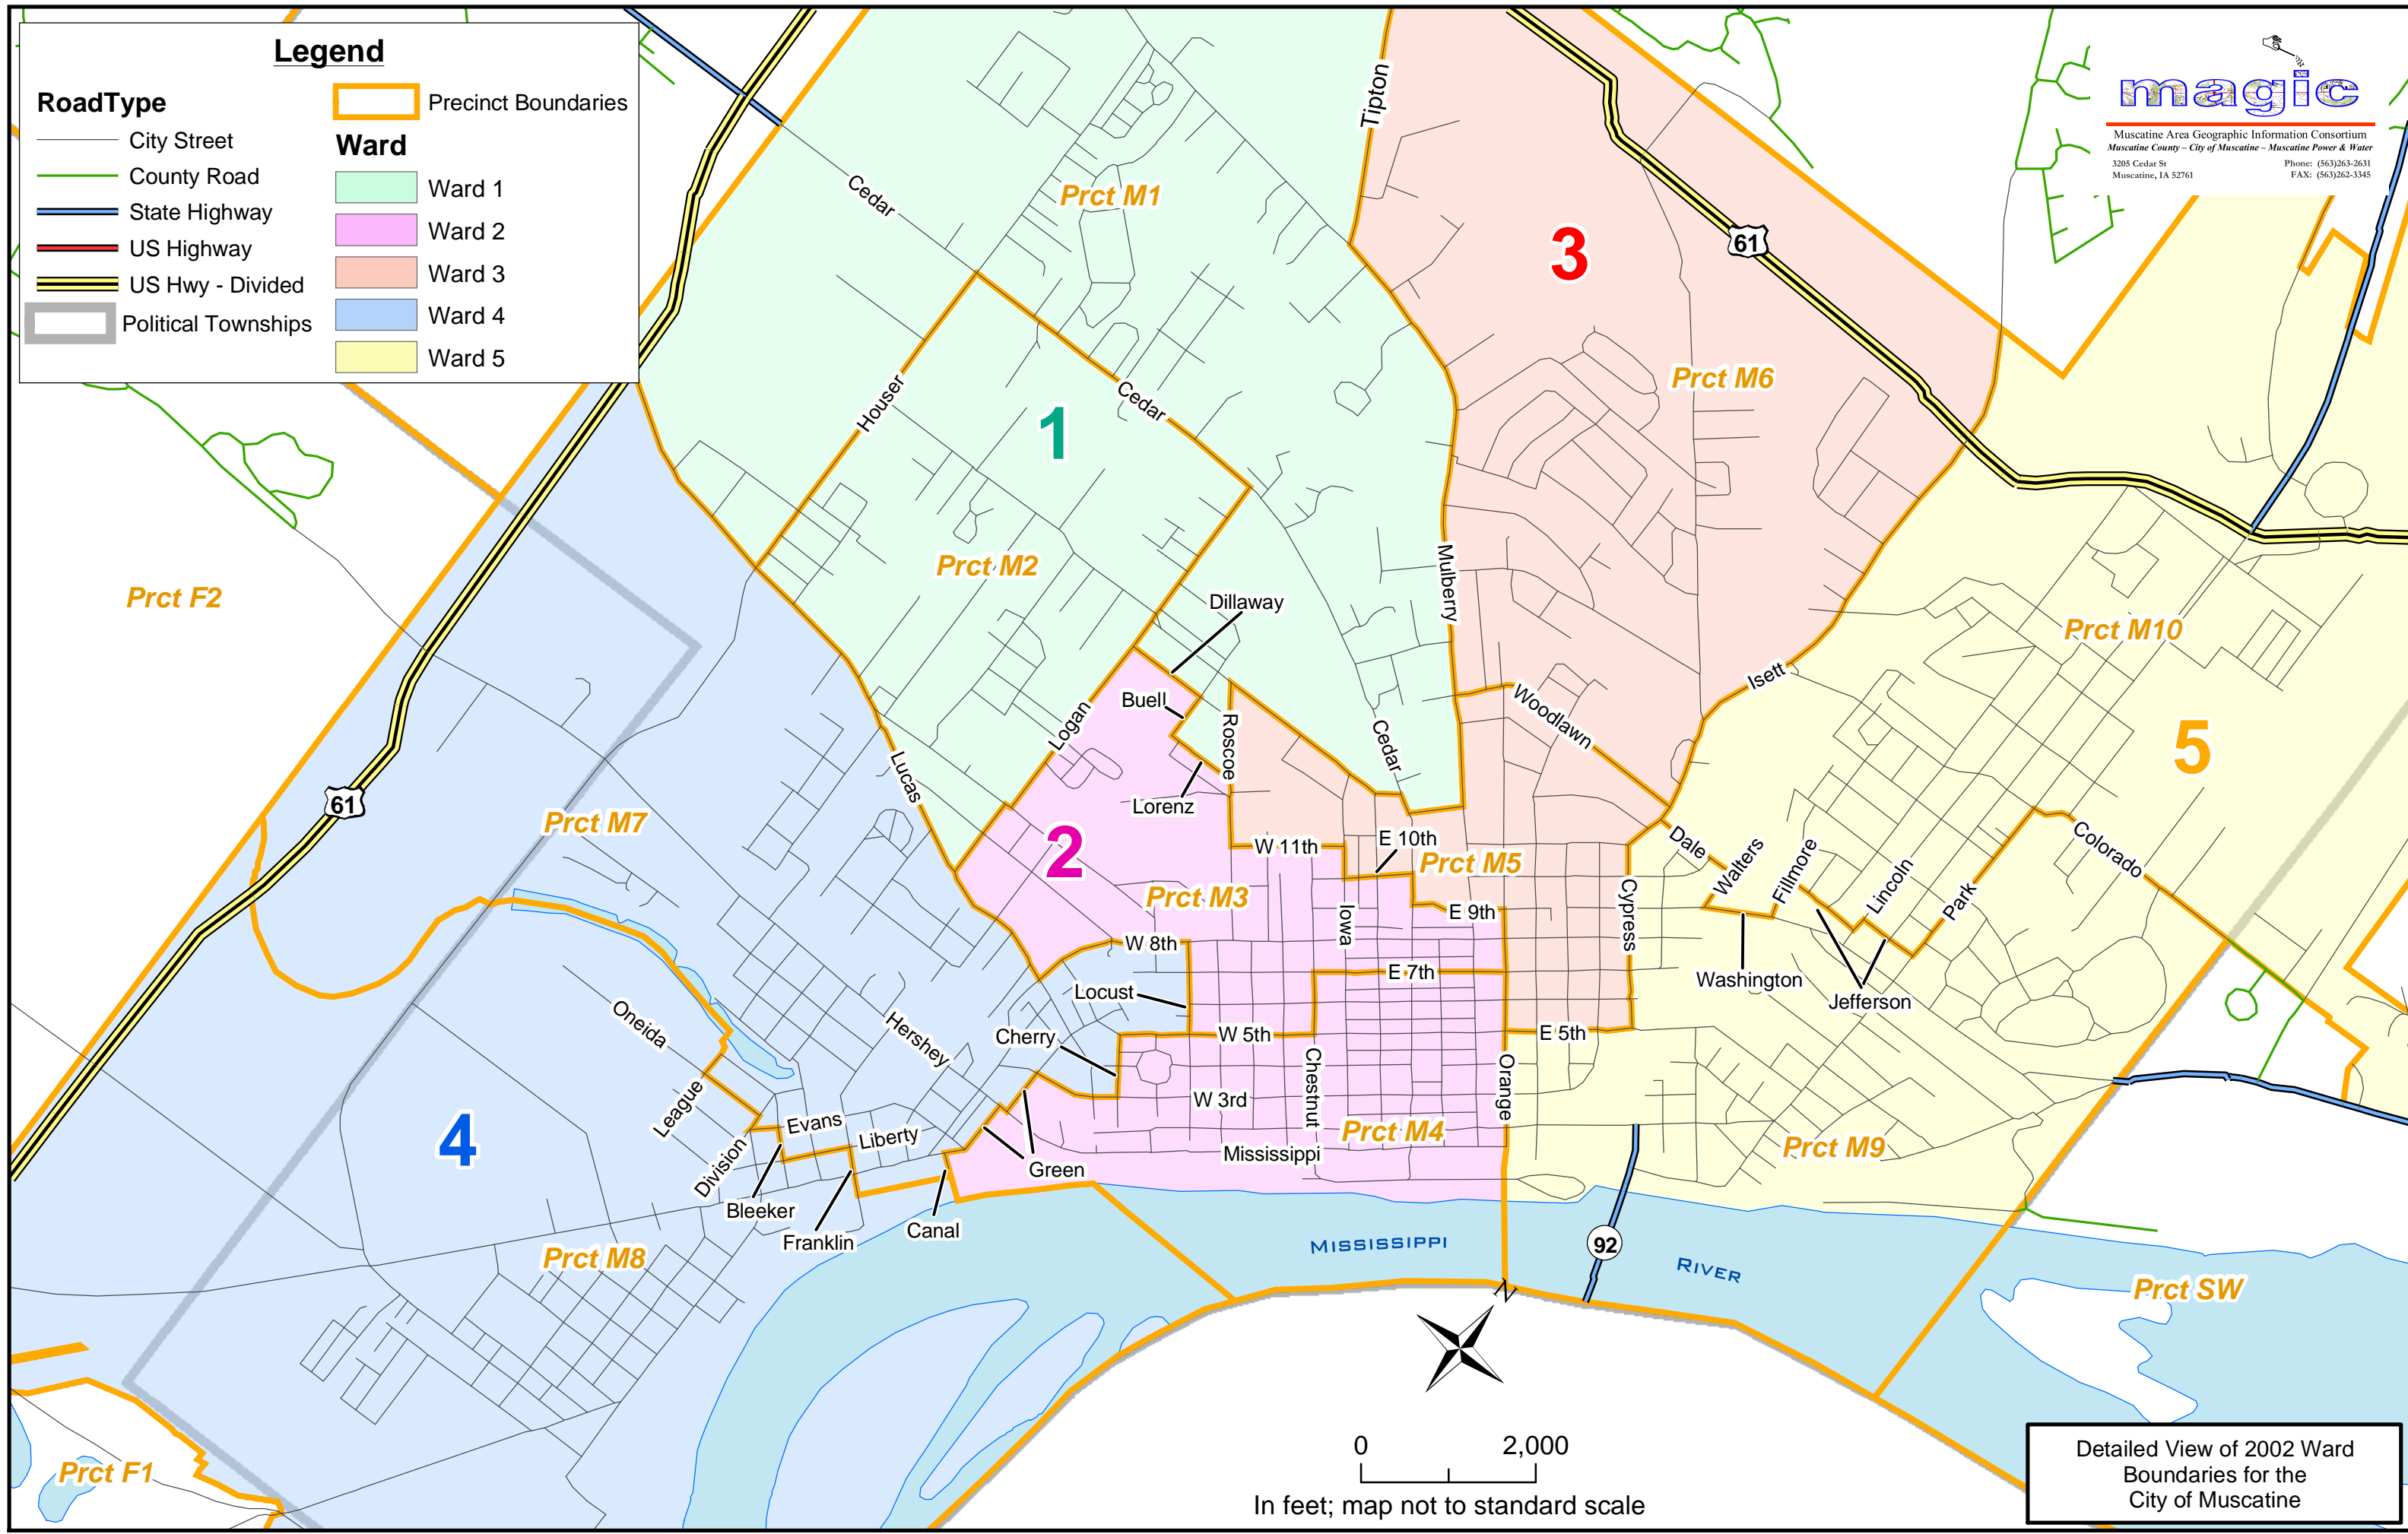

Legend

- | | |
|--|---|
| RoadType |  Precinct Boundaries |
|  City Street | Ward |
|  County Road |  Ward 1 |
|  State Highway |  Ward 2 |
|  US Highway |  Ward 3 |
|  US Hwy - Divided |  Ward 4 |
|  Political Townships |  Ward 5 |

Detailed View of 2002 Ward Boundaries for the City of Muscatine