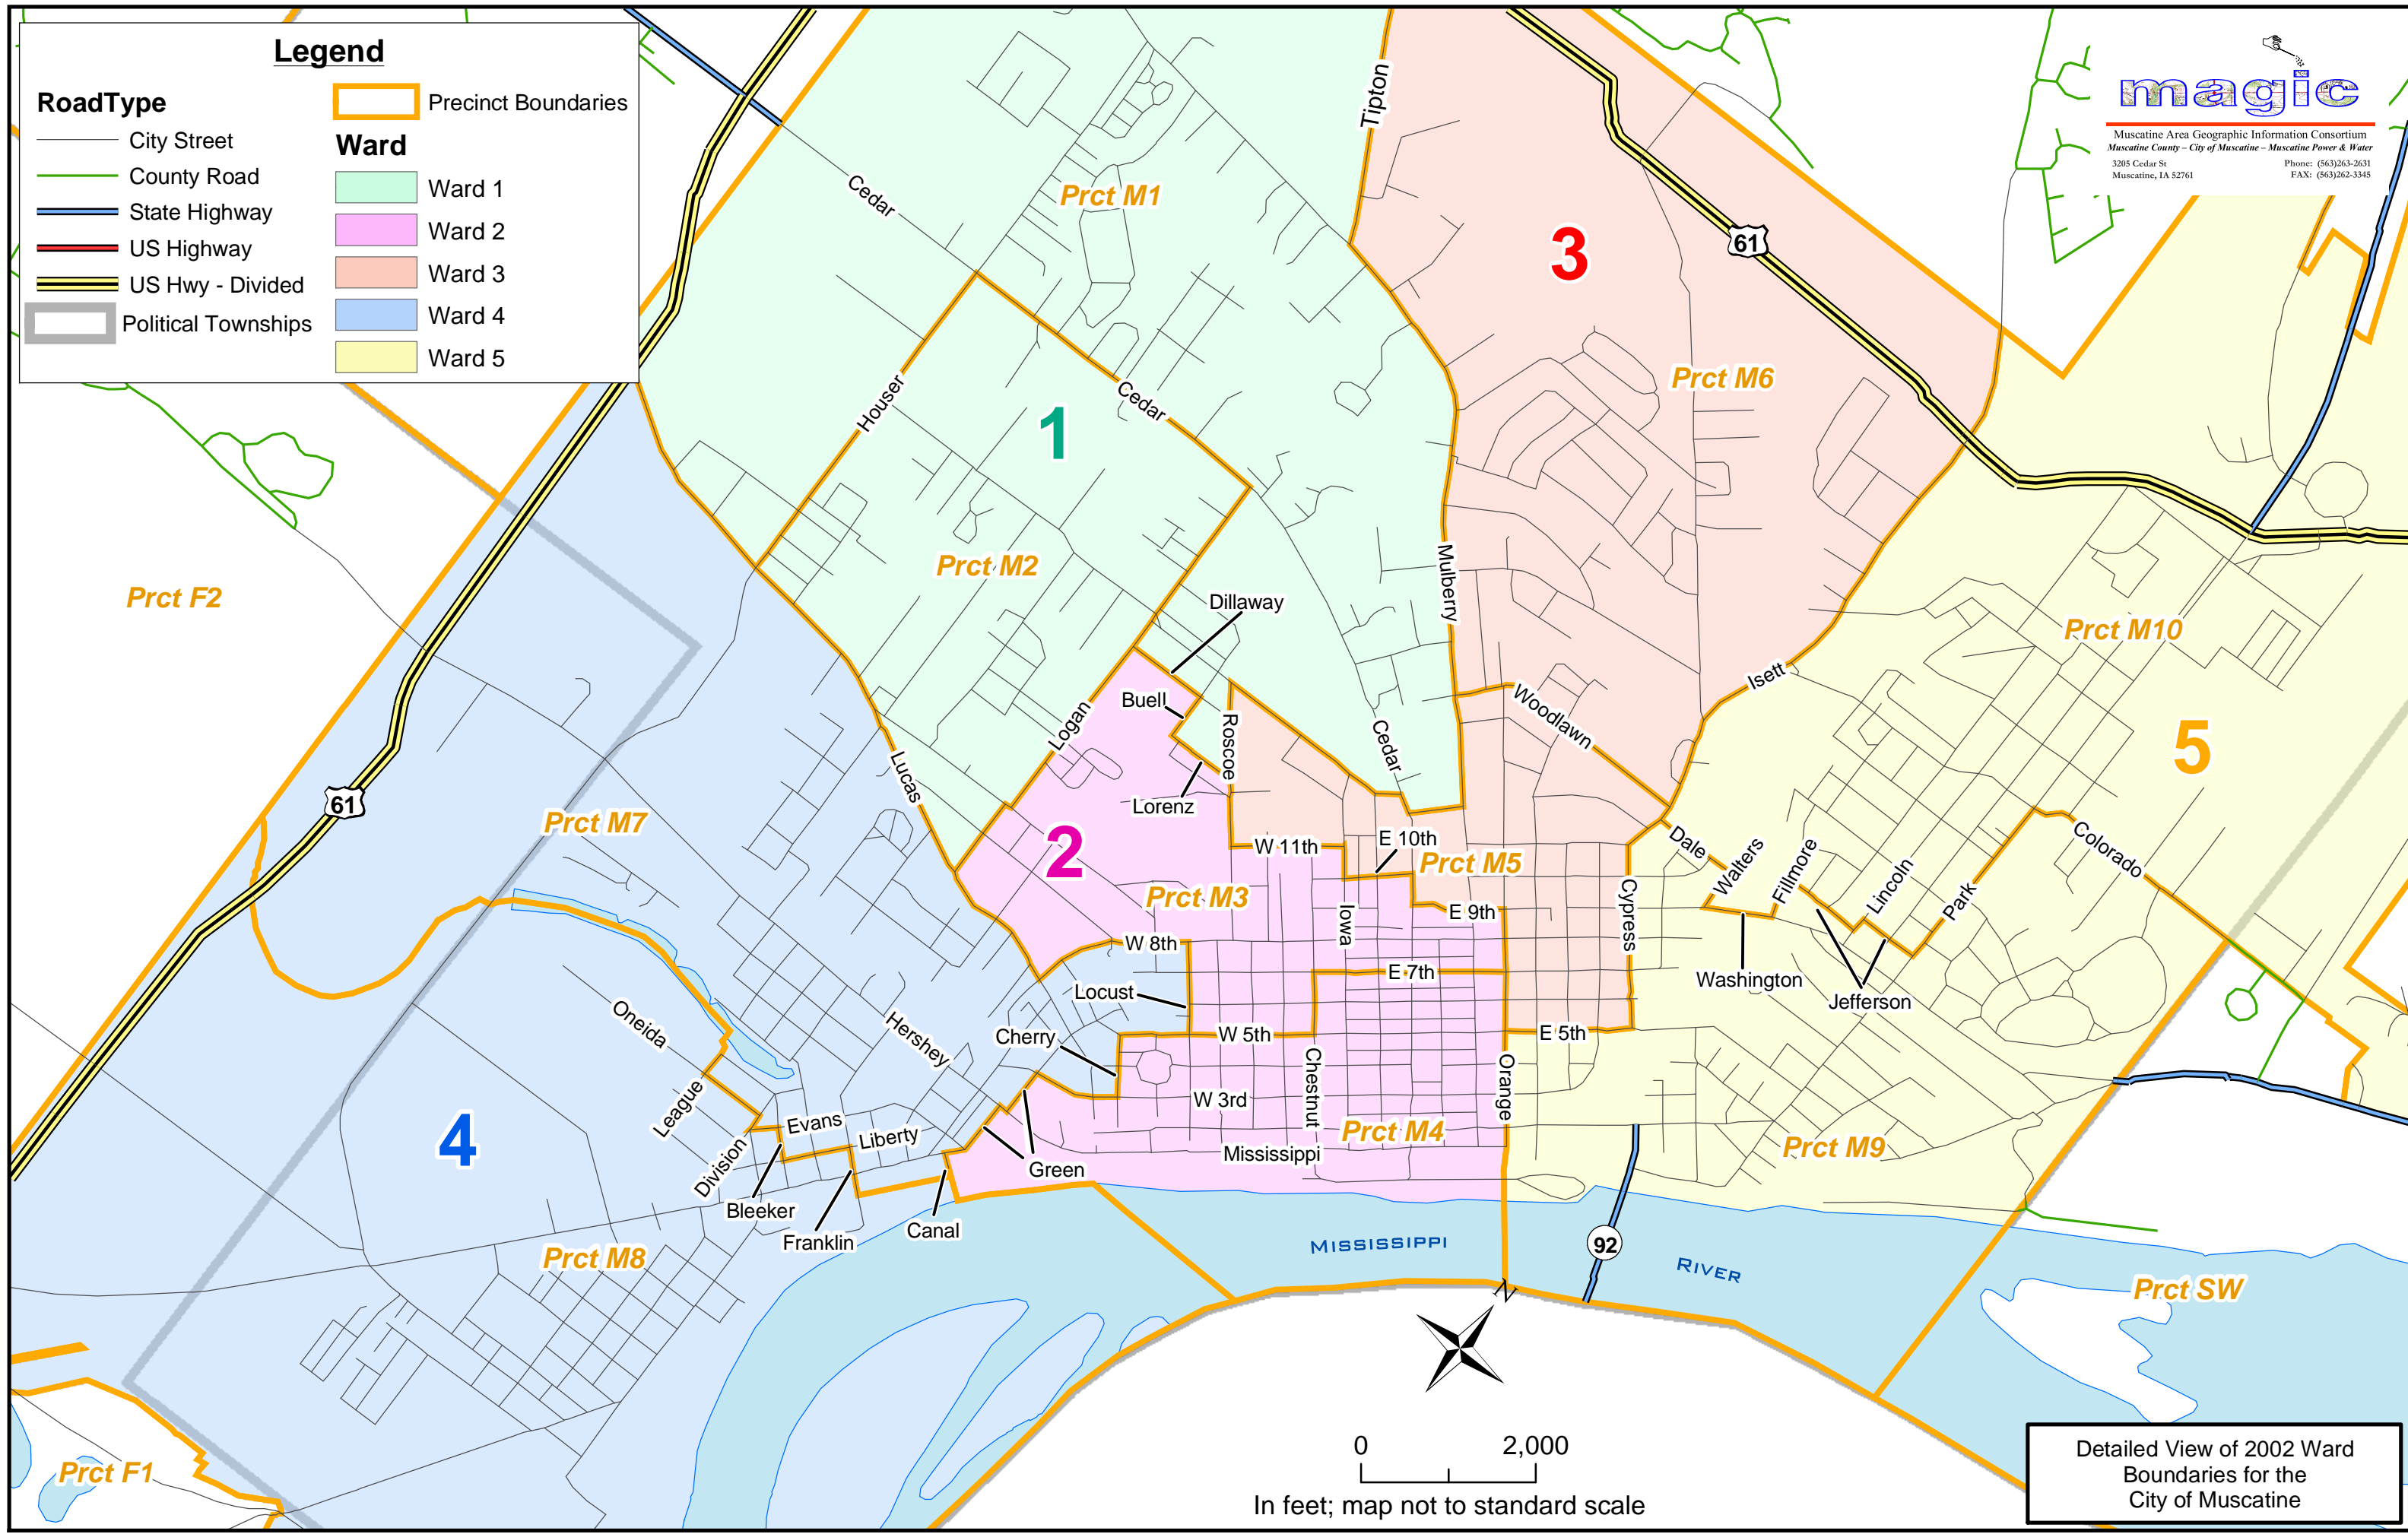

**Legend**

<b>RoadType</b>	 Precinct Boundaries
 City Street	<b>Ward</b>
 County Road	 Ward 1
 State Highway	 Ward 2
 US Highway	 Ward 3
 US Hwy - Divided	 Ward 4
 Political Townships	 Ward 5

Detailed View of 2002 Ward Boundaries for the City of Muscatine